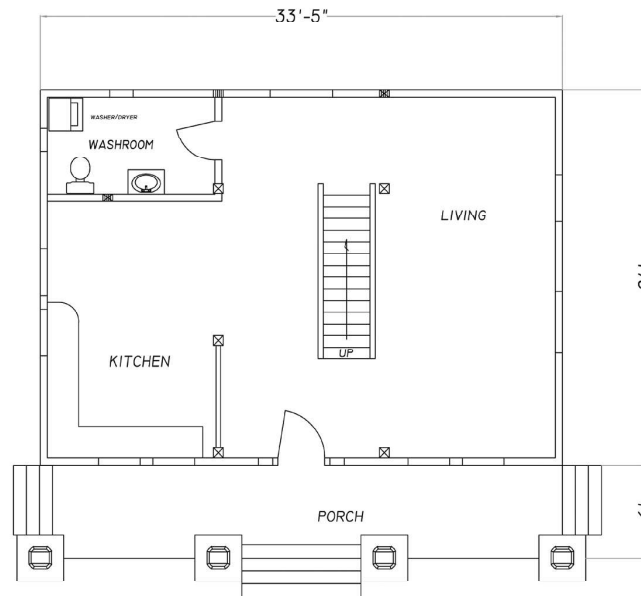

# Liberty

2 Bedroom  
 1 1/2 Bath  
 1,522 sq. ft.

The classic 1,522 sq. ft., two-story Liberty offers an open floor plan that is ideal for modern living.

The main floor includes a large, open kitchen and a half bathroom with laundry facilities.

The second floor has two bedrooms with a full bath.

The generous upper-living space is limited only by your imagination, and it could be used for an office, library, reading nook or children's play area.

MAIN FLOOR  
 802 sq. FT.

UPPER FLOOR  
 720 sq. FT.