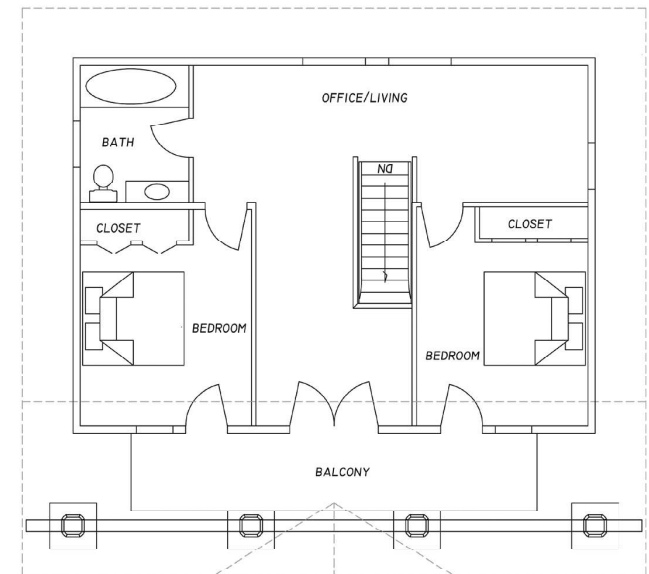

# Liberty

2 Bedroom  
 1 1/2 Bath  
 1,522 sq. ft.

The classic 1,522 sq. ft., two-story Liberty offers an open floor plan that is ideal for modern living.

The main floor includes a large, open kitchen and a half bathroom with laundry facilities.

The second floor has two bedrooms with a full bath.

The generous upper-living space is limited only by your imagination, and it could be used for an office, library, reading nook or children's play area.

MAIN FLOOR  
 802 sq. FT.

UPPER FLOOR  
 720 sq. FT.